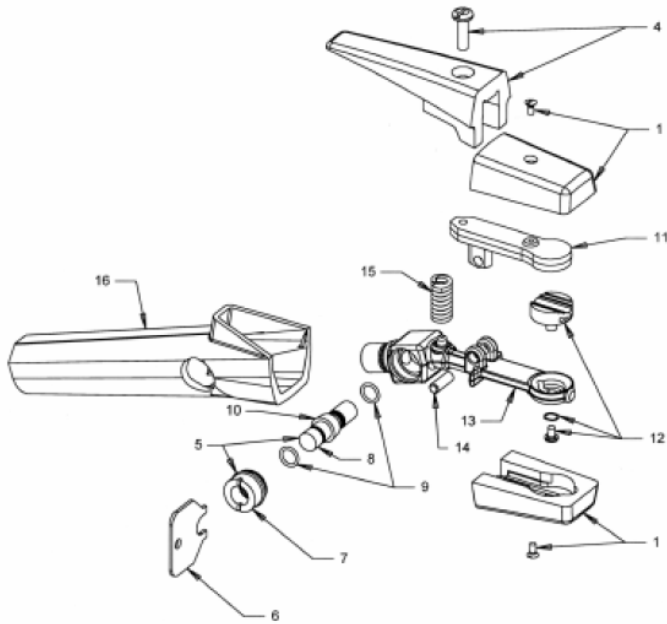

**Angle-Arc® Manual Gouging Torch Parts**

**K4000**

**Hook-Up Kit & Parts**

**Torch Assembly Replacement Parts**

Item	Description	K4000
	<b>Complete Torch</b>	01-082-002
1	Insulators & Screws	94-433-183
2	Upper Insulator	N/A
3	Lower Insulator	N/A
4	Lever & Screw	94-476-066
5	Valve Bonnet	94-104-016
6	Bonnet Wrench	94-960-001
7	Bonnet Only	94-104-012
8	Spool & O-Rings	94-801-011
9	O-Ring (2 Reqd.)	94-710-036
10	Spool Only	94-801-010
11	Upper Arm	94-048-088
12	Head & Screw	94-378-368
13	Torch Body	94-103-206
14	Hinge Pin	94-632-094
15	Spring	94-800-077
16	Handle	94-370-163

Item	Description	Cat No.
	<b>Complete Hook-Up Kit</b>	94-463-045
1	Male Gouging Connector	94-170-181
2	Cable Boot Cap	94-105-027
3	4-WPC-R Connector	9425-1427
4	Pigtail Air Supply Hose	94-396-205

**Cable Assembly Replacement Parts**

Item	Description	K4000
	<b>7' (2.1m) Cable Assembly</b>	70-084-207
	<b>10' (3m) Cable Assembly</b>	70-084-210
1	Retainer Screw	94-170-182
2	O-Ring	SEE ABOVE
3	Connector	SEE ABOVE
4	Spring Washer	94-940-104
5	Flat Washer	94-940-103
6	Swivel Sleeve	N/A
7	Clamp (2 Required)	98-167-010
8	7' (2.1m) Conductor	96-130-263
8	10' (3m) Conductor	96-130-261
9	7' (2.1m) Cover	94-171-274
9	10' (3m) Cover	94-171-274
10	Insulating Boot	94-105-014
11	Female Connector	94-170-150