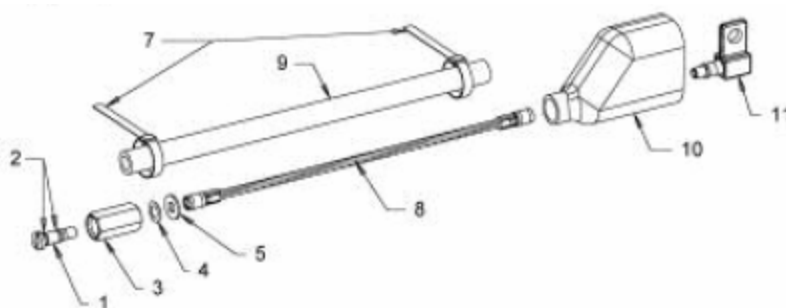

**Angle-Arc® Manual Gouging Torch Parts**

**K4000**

**Hook-Up Kit & Parts**

**Torch Assembly Replacement Parts**

Item	Description	K4000
	<b>Complete Torch</b>	01-082-002
1	Insulators & Screws	94-433-183
2	Upper Insulator	N/A
3	Lower Insulator	N/A
4	Lever & Screw	94-476-066
5	Valve Bonnet	94-104-016
6	Bonnet Wrench	94-960-001
7	Bonnet Only	94-104-012
8	Spool & O-Rings	94-801-011
9	O-Ring (2 Reqd.)	94-710-036
10	Spool Only	94-801-010
11	Upper Arm	94-048-088
12	Head & Screw	94-378-368
13	Torch Body	94-103-206
14	Hinge Pin	94-632-094
15	Spring	94-800-077
16	Handle	94-370-163

Item	Description	Cat No.
	<b>Complete Hook-Up Kit</b>	94-463-045
1	Male Gouging Connector	94-170-181
2	Cable Boot Cap	94-105-027
3	4-WPC-R Connector	9425-1427
4	Pigtail Air Supply Hose	94-396-205

**Cable Assembly Replacement Parts**

Item	Description	K4000
	<b>7' (2.1m) Cable Assembly</b>	70-084-207
	<b>10' (3m) Cable Assembly</b>	70-084-210
1	Retainer Screw	94-170-182
2	O-Ring	SEE ABOVE
3	Connector	SEE ABOVE
4	Spring Washer	94-940-104
5	Flat Washer	94-940-103
6	Swivel Sleeve	N/A
7	Clamp (2 Required)	98-167-010
8	7' (2.1m) Conductor	96-130-263
8	10' (3m) Conductor	96-130-261
9	7' (2.1m) Cover	94-171-274
9	10' (3m) Cover	94-171-274
10	Insulating Boot	94-105-014
11	Female Connector	94-170-150