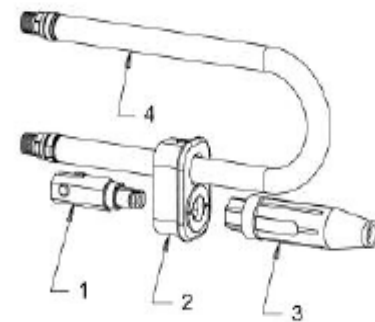

**Angle-Arc® Manual Gouging Torch Parts**

**K4000**

**Hook-Up Kit & Parts**

**Torch Assembly Replacement Parts**

Item	Description	K4000
	<b>Complete Torch</b>	01-082-002
1	Insulators & Screws	94-433-183
2	Upper Insulator	N/A
3	Lower Insulator	N/A
4	Lever & Screw	94-476-066
5	Valve Bonnet	94-104-016
6	Bonnet Wrench	94-960-001
7	Bonnet Only	94-104-012
8	Spool & O-Rings	94-801-011
9	O-Ring (2 Reqd.)	94-710-036
10	Spool Only	94-801-010
11	Upper Arm	94-048-088
12	Head & Screw	94-378-368
13	Torch Body	94-103-206
14	Hinge Pin	94-632-094
15	Spring	94-800-077
16	Handle	94-370-163

Item	Description	Cat No.
	<b>Complete Hook-Up Kit</b>	94-463-045
1	Male Gouging Connector	94-170-181
2	Cable Boot Cap	94-105-027
3	4-WPC-R Connector	9425-1427
4	Pigtail Air Supply Hose	94-396-205

**Cable Assembly Replacement Parts**

Item	Description	K4000
	<b>7' (2.1m) Cable Assembly</b>	70-084-207
	<b>10' (3m) Cable Assembly</b>	70-084-210
1	Retainer Screw	94-170-182
2	O-Ring	SEE ABOVE
3	Connector	SEE ABOVE
4	Spring Washer	94-940-104
5	Flat Washer	94-940-103
6	Swivel Sleeve	N/A
7	Clamp (2 Required)	98-167-010
8	7' (2.1m) Conductor	96-130-263
8	10' (3m) Conductor	96-130-261
9	7' (2.1m) Cover	94-171-274
9	10' (3m) Cover	94-171-274
10	Insulating Boot	94-105-014
11	Female Connector	94-170-150